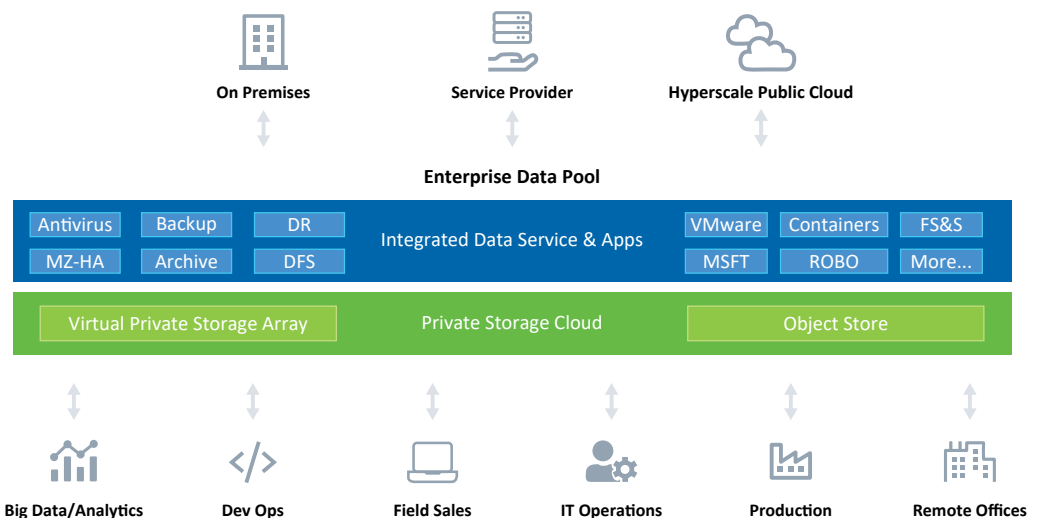

99.999%

availability